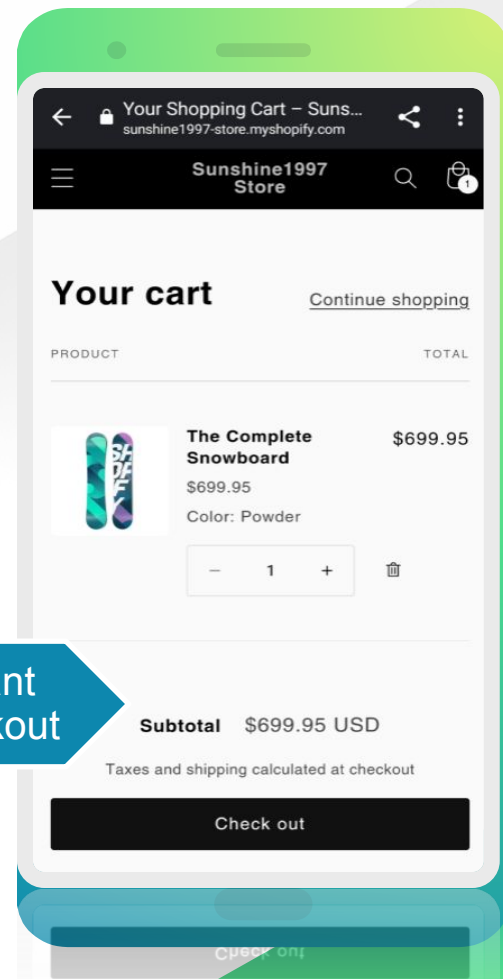

Increases Conversion Rates

Increases Up-Sell & CSAT

Pass Item

Create eCart

Instant
Checkout

All happens at once, no follow up