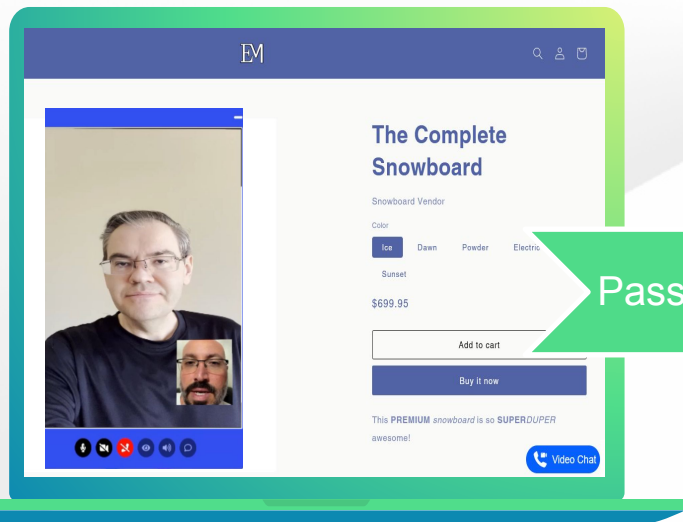

## EXPERT MINUTE SOLUTION

Pass items to your online customers during a Video/Chat without the need to send links via email or text.

Get customer to Checkout Page instantly.

Patent Licensing Available.

# PASS ITEMS DIGITALLY

- ▶ Pass Items to Anyone's eCart on the call
- ▶ Auto-creates eCart for customer
- ▶ Leads to Instant Checkout

Increases Conversion Rates

Increases Up-Sell & CSAT

Pass Item

Create eCart